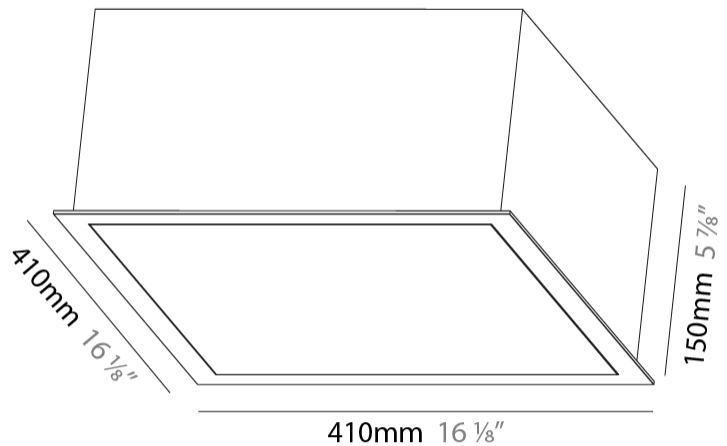

GENERAL

Series: Pi2
Subseries: Pi2 Standard
Brand: Prolicht
Division: Architectural
Mounting Type: Recessed
Mounting Location: Ceiling
Subcategory: Ambient

PHYSICAL

Shape: Square
Length (mm): 410
Length (in): 16 1/8
Width (mm): 410
Width (in): 16 1/8
Height (mm): 150
Height (in): 5 7/8
Ceiling Thickness (mm): 10 / 12.5 / 15 / 25 / 30
Ceiling Thickness (in): 3/8 or 1/2 or 9/16 or 1 or 1 3/16
Min. Recessing Depth (mm): 160
Min. Recessing Depth (in): 6 5/16
Light Distribution: Direct
Diffuser: PMMA - Opal or Micro-Prism
Fixture Finish: SSR / BKV / CWI / CRY / HAB / UFT / ITA / RUA / FTG / MYG / LOD / PUS / FRO / FUP / KIA / POP / BLS / SPG / MEY / GOH / GUM / CHC / COM / ABZ / JAG / OBR / MOS / ROR
Fixture Material: Aluminum

ELECTRICAL

Lamp Type: LED (Zhaga Standard)
Input Wattage (W): 12.4
Total Output Wattage (W): 10.8
Dimming: Tri-Mode (Non-Dimming and Phase Dimming (120Vac only) and 0-10V Dimming)
Driver Included: Yes
Driver Location: Integrated
Driver Type: Constant Current - Universal
Driver Class: Class 2
Input Voltage (V): 120 - 277
Constant Current (MA): 350

LED

Color Temperature (°K): 3000 / 3500 / 4000
Max. Delivered Lumen (lm): 1140 / 1156 / 1180
CRI: >80 CRI
Efficiency (%): 0.65
Lamp Life (hrs): 50000

OPTICAL

RATINGS AND CERTIFICATIONS

Certified By: Certified for North American Standards
IP rating: IP20